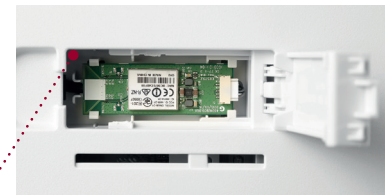

Energy and cost saving functionality

- Print marketing materials in-house, thanks to outstanding print quality and media flexibility
- Deep Sleep mode saves energy, Auto-Off mode automatically powers down to less than 0.5W when not in use
- Toner Save to reduce cost, when printing draft or internal documents
- Duplex printing reduces paper usage
- Free consumables recycling programme
- Robust and long-lasting LED technology

Functionality to improve your productivity

- Overlay function enables you to save logos or forms in the MFP's memory, for re-use in other documents
- Fast scan speed of up to 30ppm colour/mono
- LDAP direct access to contact and email data from an existing server directory
- USB and network TWAIN scanning (PC and Mac)
- ID card copying for simple copying of double sided ID cards on a single sheet
- Document collation automatically sorts copies of multi-page documents

Advanced connectivity

- Wireless Direct offers safe simultaneous connection of wired and wireless networking
- Gigabit Ethernet enables fast transfer of large colour files across the network
- Google Cloud Print 2.0 ready, as well as being compatible with AirPrint by Apple Inc for printing from smartphones and tablets
- Optional Wireless LAN Module available